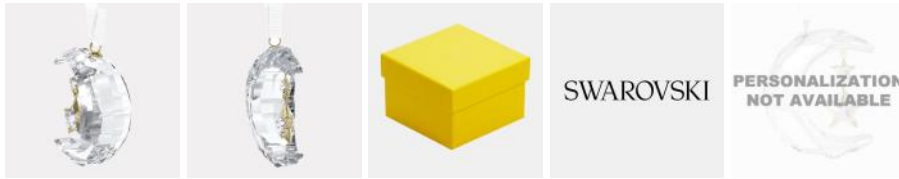

Swarovski Holiday Magic Moon Ornament

Material: Lead-Free Crystal

Personalization Method: Not Engravable

Size	SKU	H x W x D	Wt (IBs)	Price
NA	280061	1-7/8" x 1-1/2" x 3/4"	1.0	\$119.00

Description

This Swarovski Holiday Magic Moon Ornament is an ideal gift for any corporate promotions, holiday celebration events, or personal gift giving occasions, including Christmas, Birthdays, End-of-Year Parties, or Employee Recognition events.